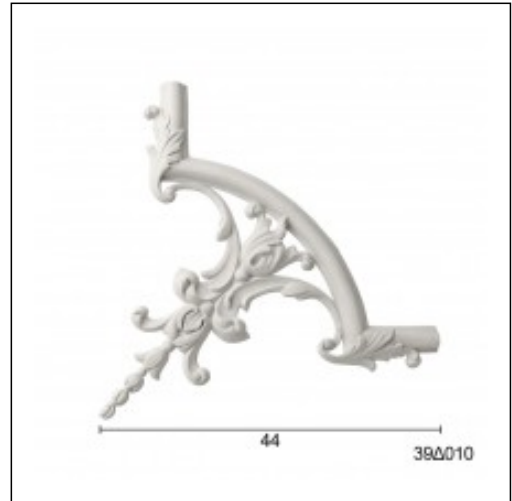

Corners Glyphic / Tekat

Cat.No. 39.D.010

Corners Glyphic

Width: 44 cm.

Length: 44 cm.

RELATIVE PRODUCT PHOTOS