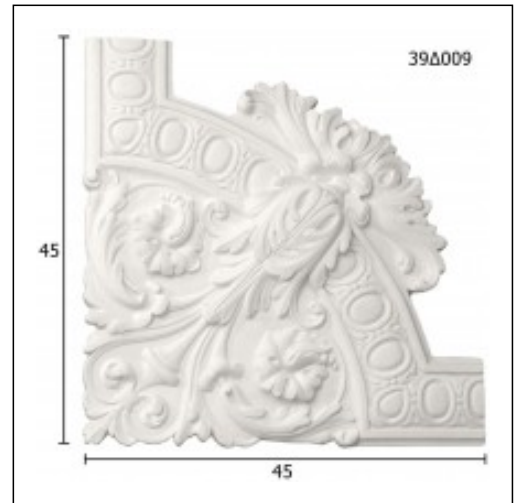

Corners Glyphic / Lace - Egg

Cat.No. 39.D.009

Corners Glyphic

Width: 45 cm.

Length: 45 cm.

RELATIVE PRODUCTS

Christmas
Glyphic Ceiling Roses
Cat.No.