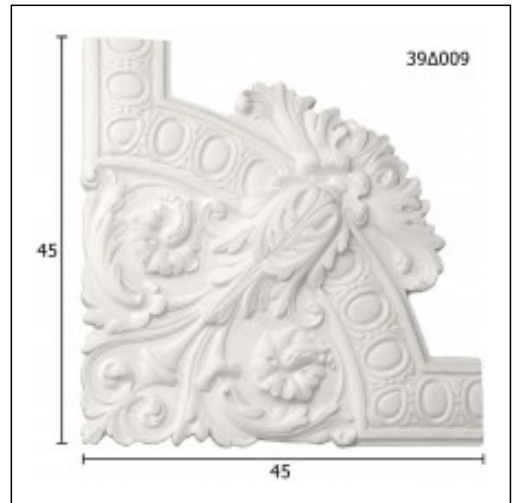

Corners Glyphic / Lace - Egg

Cat.No. 39.D.009

Corners Glyphic

Width: 45 cm.

Length: 45 cm.

RELATIVE PRODUCTS

Christmas
Glyphic Ceiling Roses
Cat.No.