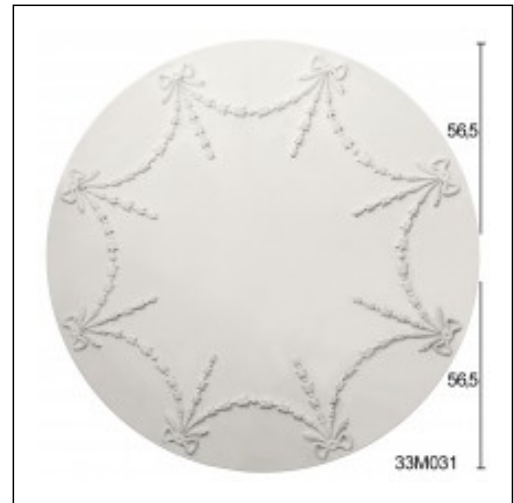

Glyphic Ceiling Roses / Garland

Cat.No. 33.M.031

Glyphic Centerpieces

F1: 113 cm.

RELATIVE PRODUCTS

Rays 113cm
Glyphic Ceiling Roses
Cat.No.