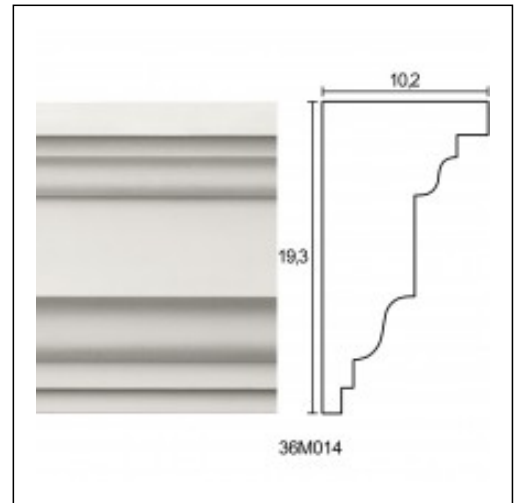

Capitals / Stairs Mesogeion

Cat.No. 36.M.014

Capitals of Pilaster form

Length: 225 cm.

Depth: 10.2 cm.

Height: 19.3 cm.

RELATIVE PRODUCT PHOTOS