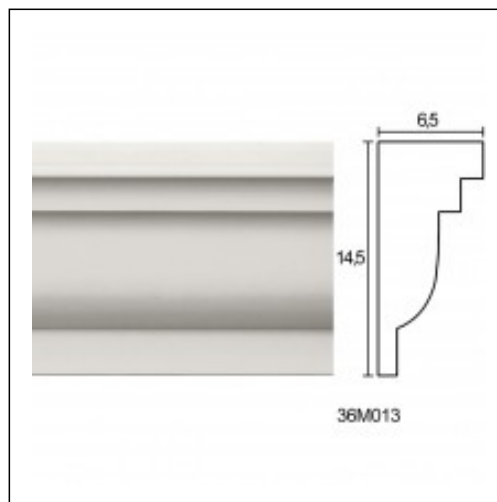

## Capitals / Morocco

Cat.No. 36.M.013

Capitals of Pilaster form

**Length:** 225 cm.

**Depth:** 6.5 cm.

**Height:** 14.5 cm.