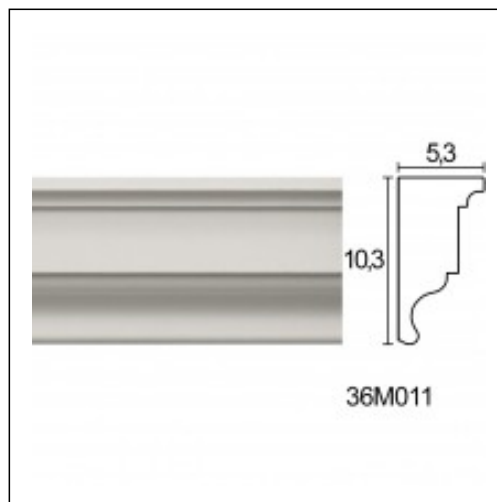

Capitals / Libya

Cat.No. 36.M.011

Capitals of Pilaster form

Length: 225 cm.

Depth: 5.3 cm.

Height: 10.3 cm.

RELATIVE PRODUCT PHOTOS