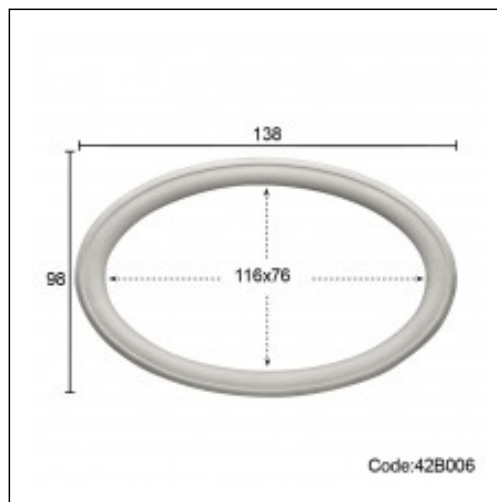

Domes / Ring of Medium Oval Dome

Cat.No. 42.B.006

Domes

Width: 98 cm.

Length: 138 cm.

RELATIVE PRODUCT PHOTOS