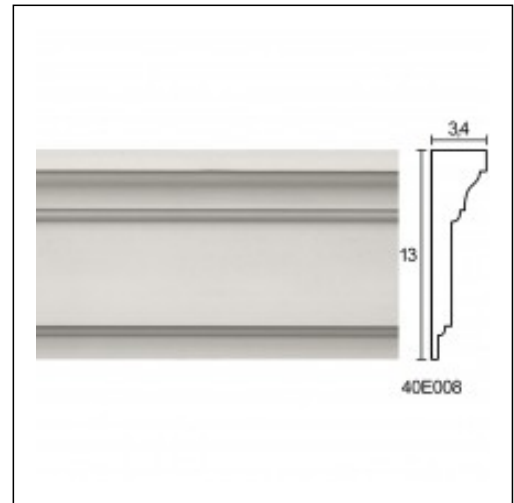

Porticos / Double Circle Medium

Cat.No. 40.E.008

Porticos

Length: 150 cm.

Depth: 4 cm.

Height: 13.5 cm.

RELATIVE PRODUCT PHOTOS