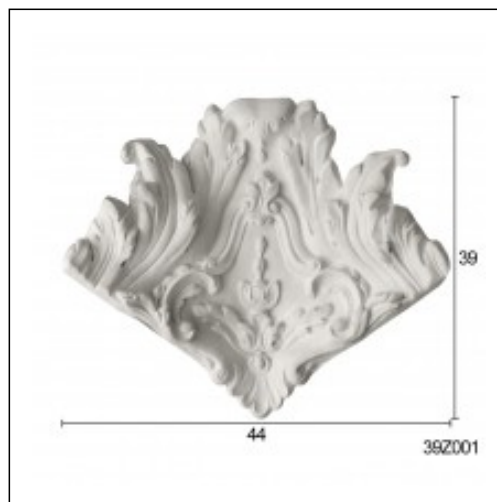

Corners Glyphic / Act 1 Small

Cat.No. 39.Z.001

Corners glyphic

Width: 44 cm.

Height: 39 cm.

RELATIVE PRODUCT PHOTOS

RELATIVE PRODUCTS

Christmas
Glyphic Ceiling Roses
Cat.No.