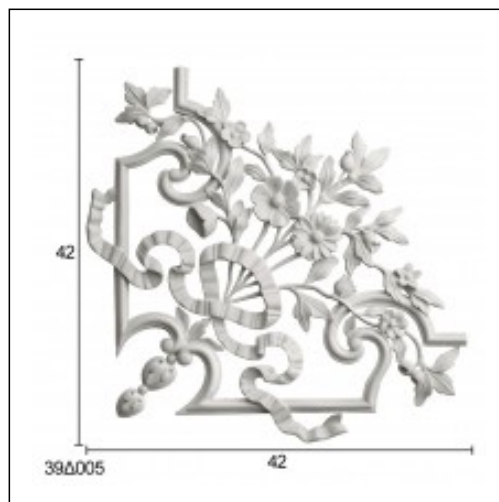

Corners Glyphic / Filellinon

Cat.No. 39.D.005

Corners glyphic

Width: 50 cm.

Height: 58 cm.

RELATIVE PRODUCT PHOTOS