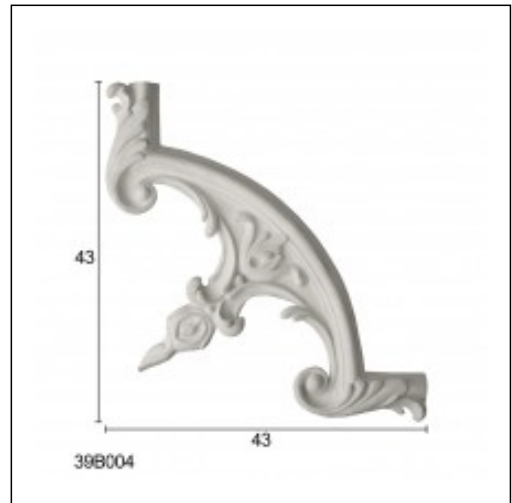

Corners Glyphic / Flame

Cat.No. 39.B.004

Corners glyphic

Width: 40 cm.

Height: 40 cm.

RELATIVE WORKS

Residence in Pallini
Residences
Jul '00