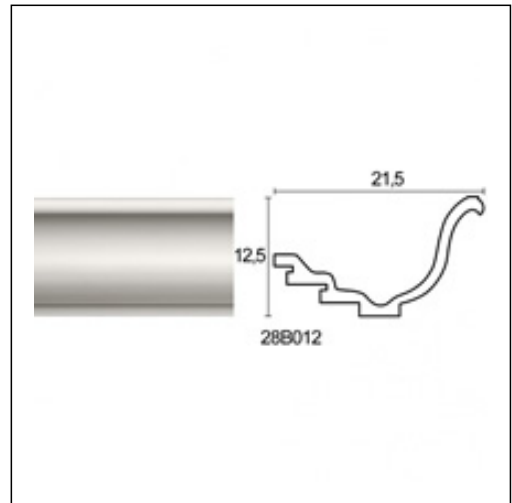

Linear Hidden Lighting / Parrot

Cat.No. 28.B.012

Linear Hidden Lighting

Length: 225 cm.

Depth: 21.5 cm.

Height: 12.5 cm.

RELATIVE PRODUCT PHOTOS