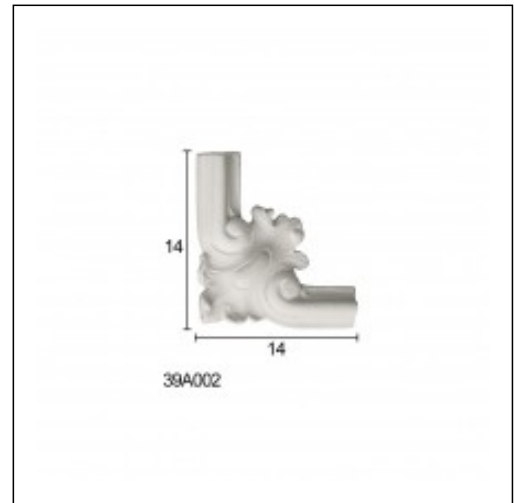

## Corners Glyphic / Leaf Small

Cat.No. 39.A.002

Corners glyphic

**Width:** 13 cm.

**Height:** 13 cm.

## RELATIVE PRODUCTS

Panneaux 3.5cm  
Panneaux  
Cat.No.