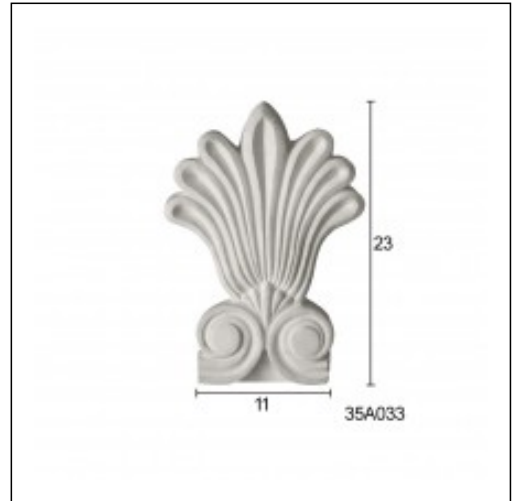

Decorative Elements / Ridge Tile 2

Cat.No. 35.A.033

Decorative Elements

Width: 16 cm.

Height: 22.8 cm.

RELATIVE PRODUCT PHOTOS