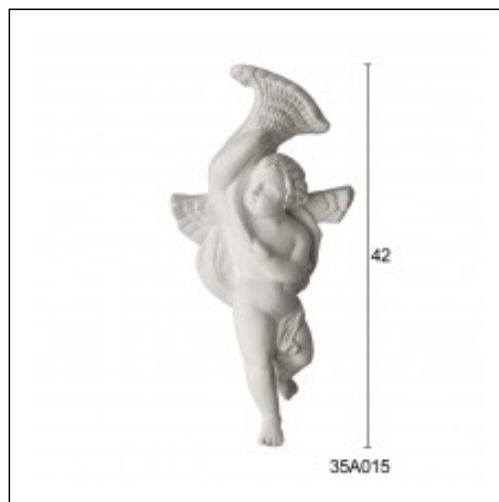

Decorative Elements / Angel R

Cat.No. 35.A.015

Decorative Elements

Height: 35 cm.

RELATIVE PRODUCT PHOTOS