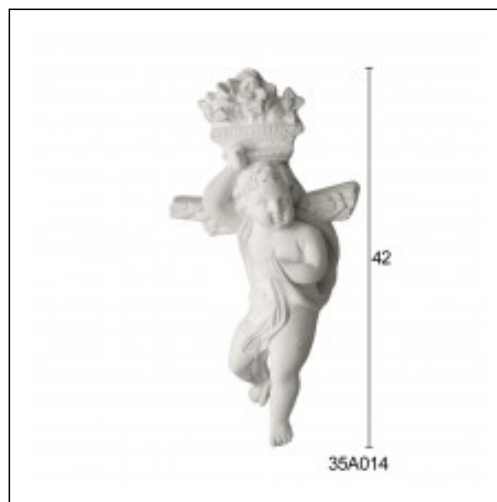

Decorative Elements / Angel L

Cat.No. 35.A.014

Decorative Elements

Height: 35 cm.

RELATIVE PRODUCT PHOTOS