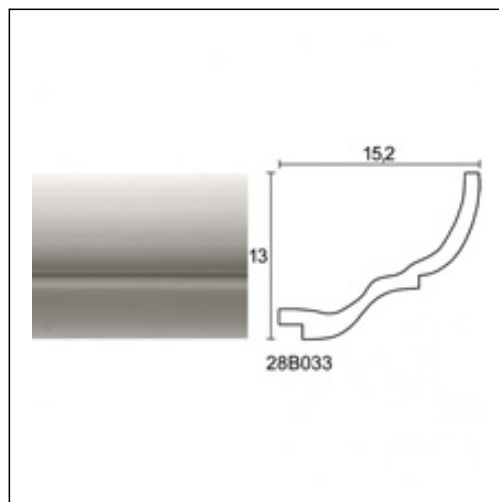

Linear Hidden Lighting / S Shape

Cat.No. 28.B.033

Linear Hidden Lighting

Length: 225 cm.

Depth: 15.2 cm.

Height: 13 cm.

RELATIVE PRODUCT PHOTOS

RELATIVE PRODUCTS