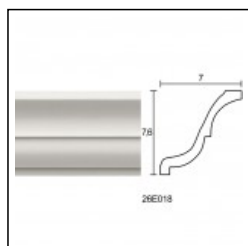

Linear Hidden Lighting / S Shape

Cat.No. 28.B.033

Linear Hidden Lighting

Length: 225 cm.

Depth: 15.2 cm.

Height: 13 cm.

RELATIVE PRODUCT PHOTOS

RELATIVE PRODUCTS