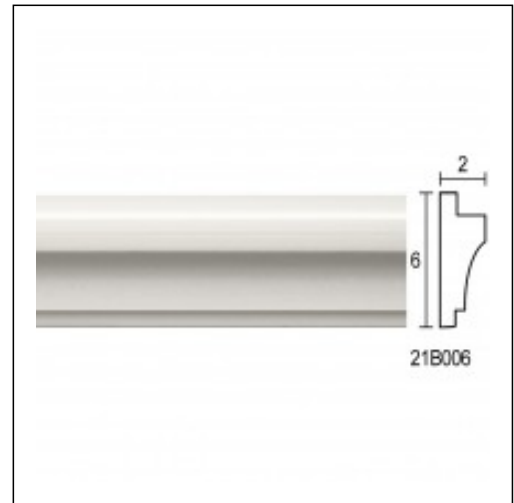

Panel Mouldings for Ceiling / Kazalaki Recess

Cat.No. 21.B.006

Panel Moulding for ceiling

Length: 150 cm.

Depth: 2 cm.

Height: 6 cm.

RELATIVE PRODUCT PHOTOS