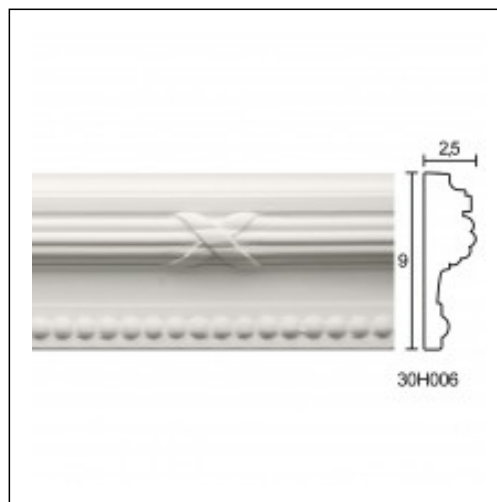

Ribbed panels / Crosswise Beads

Cat.No. 30.H.006

Glyphic Panel Mouldings

Length: 150 cm.

Depth: 2.5 cm.

Height: 9 cm.

RELATIVE PRODUCT PHOTOS