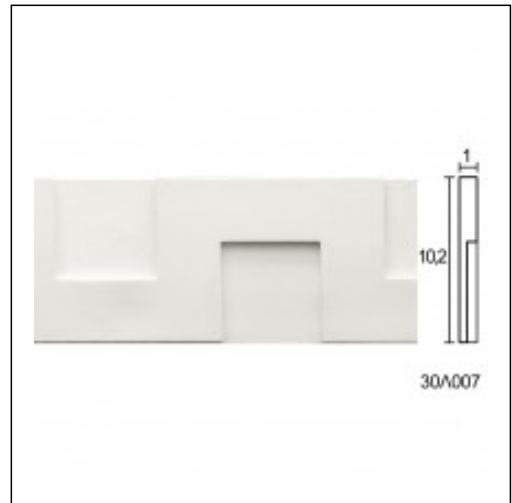

## Ribbed panels / Meander New

Cat.No. 30.L.007

Glyphic Panel Mouldings

**Length:** 105 cm.

**Depth:** 1 cm.

**Height:** 10.2 cm.