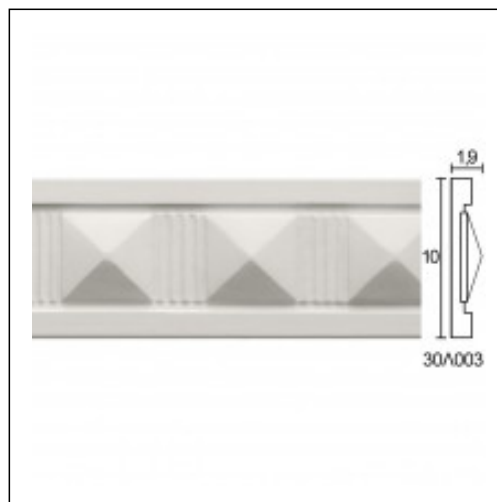

Ribbed panels / Pyramid Small

Cat.No. 30.L.003

Glyphic Panel Mouldings

Length: 130 cm.

Depth: 1.9 cm.

Height: 10 cm.

RELATIVE PRODUCT PHOTOS

RELATIVE PRODUCTS