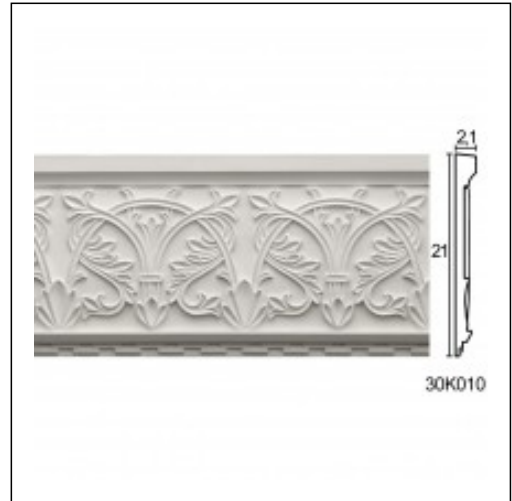

Ribbed panels / Arab Flowers

Cat.No. 30.K.010

Glyphic Panel Mouldings

Length: 95 cm.

Depth: 2.1 cm.

Height: 21 cm.

RELATIVE PRODUCT PHOTOS