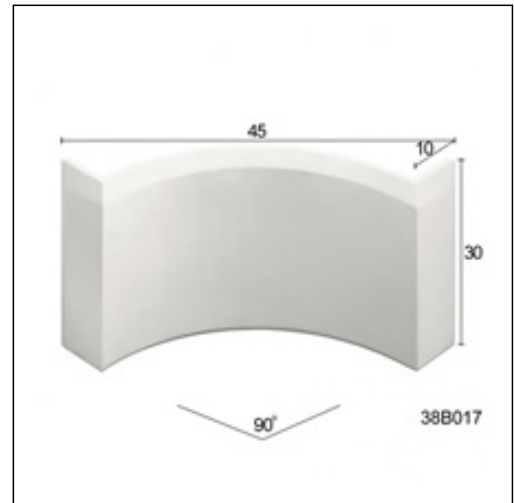

Corbels / Corbel OSAKA

Cat.No. 38.B.017

Corbel

Width: 45 cm.

Depth: 38 cm.

Height: 38 cm.

RELATIVE PRODUCT PHOTOS