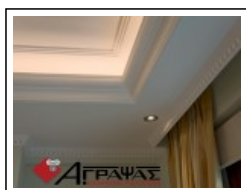

RELATIVE WORKS

Residence in Panorama , Voula, Attica
Residences
Nov '09