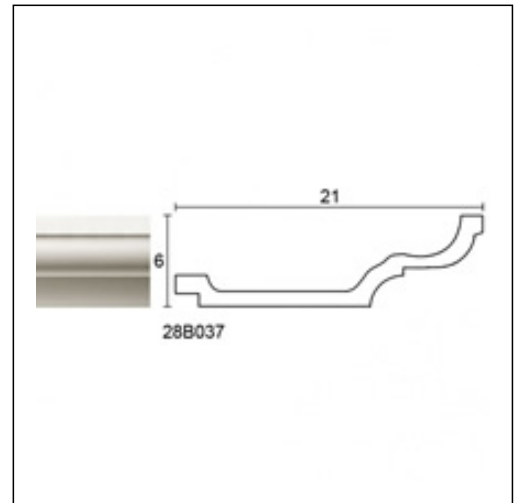

Linear Hidden Lighting / Σ Shape

Cat.No. 28.B.037

Linear Hidden Lighting

Length: 225 cm.

Depth: 21 cm.

Height: 6 cm.

RELATIVE PRODUCT PHOTOS